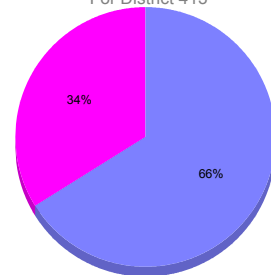

Gender Comparison 2010-2011

For District 413

Oct/Nov/Dec

■ Male   ■ Female